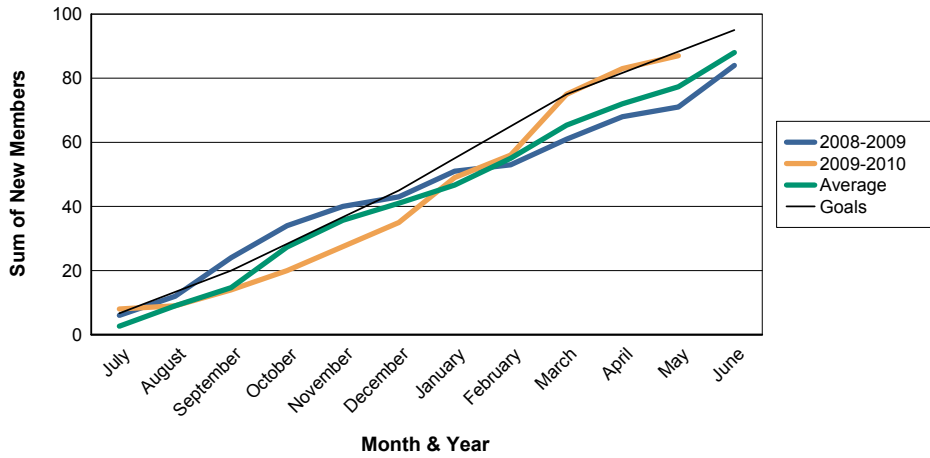

3 Year Comparisons for GMT Constitutional Area 1

By GMT District

As of May 2010

Sum of New Clubs/ Month & Year

For District 11 B1

Sum of Dropped Clubs/ Month & Year

For District 11 B1

Sum of Net Clubs/ Month & Year

For District 11 B1

Sum of Charter Members/ Month & Year

For District 11 B1

3 Year Comparisons for GMT Constitutional Area 1

By GMT District

As of May 2010

Sum of New Members/ Month & Year

For District 11 B1

Sum of Dropped Members/ Month & Year

For District 11 B1

Sum of Net Members/ Month & Year

For District 11 B1