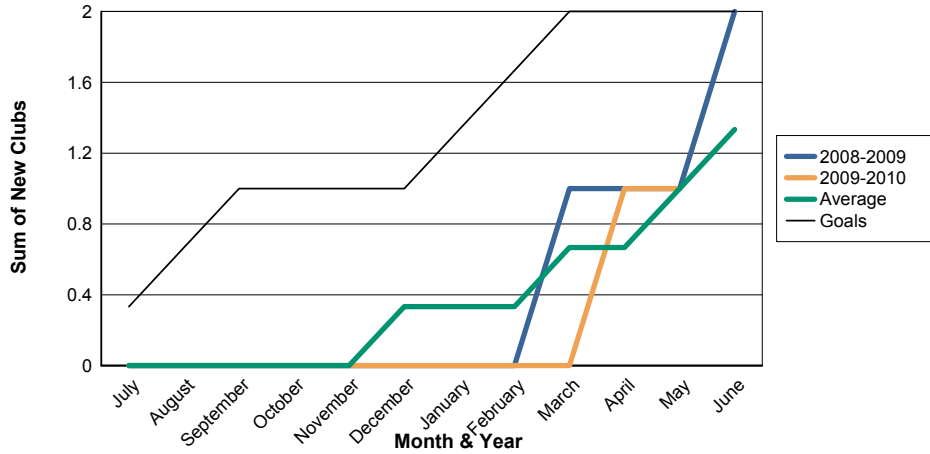

3 Year Comparisons for GMT Constitutional Area 1

By GMT District

As of May 2010

Sum of New Clubs/ Month & Year

For District 11 B1

Sum of Dropped Clubs/ Month & Year

For District 11 B1

Sum of Net Clubs/ Month & Year