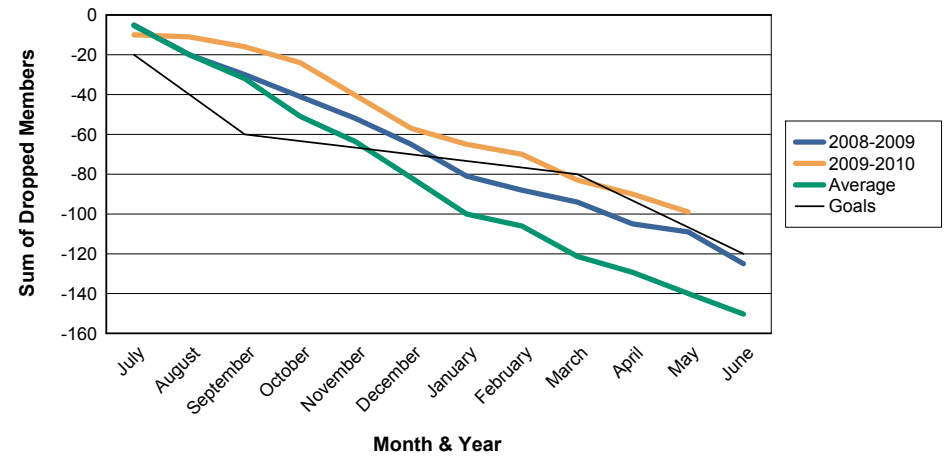

For District 11 B1

Sum of Charter Members/ Month & Year

For District 11 B1

3 Year Comparisons for GMT Constitutional Area 1

By GMT District

As of May 2010

Sum of New Members/ Month & Year

For District 11 B1

Sum of Dropped Members/ Month & Year

For District 11 B1

Sum of Net Members/ Month & Year

For District 11 B1