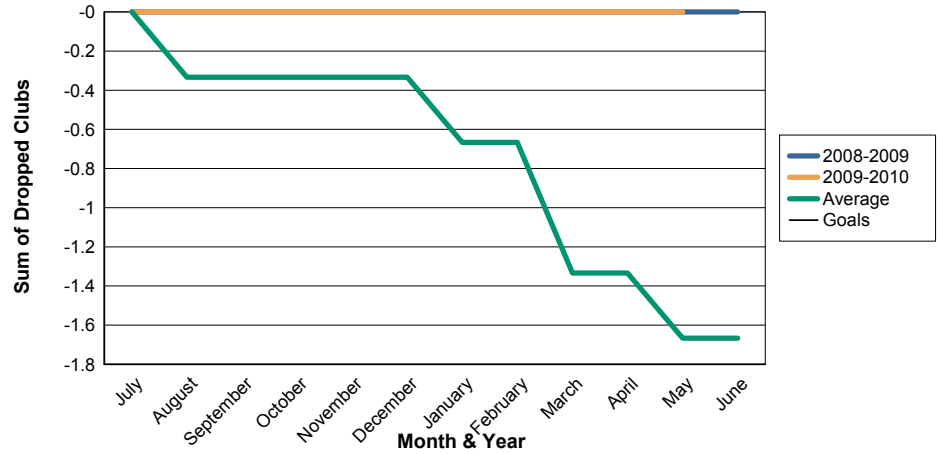

3 Year Comparisons for GMT Constitutional Area 1

By GMT District

As of May 2010

Sum of New Clubs/ Month & Year

For District 11 B1

Sum of Dropped Clubs/ Month & Year

For District 11 B1

Sum of Net Clubs/ Month & Year