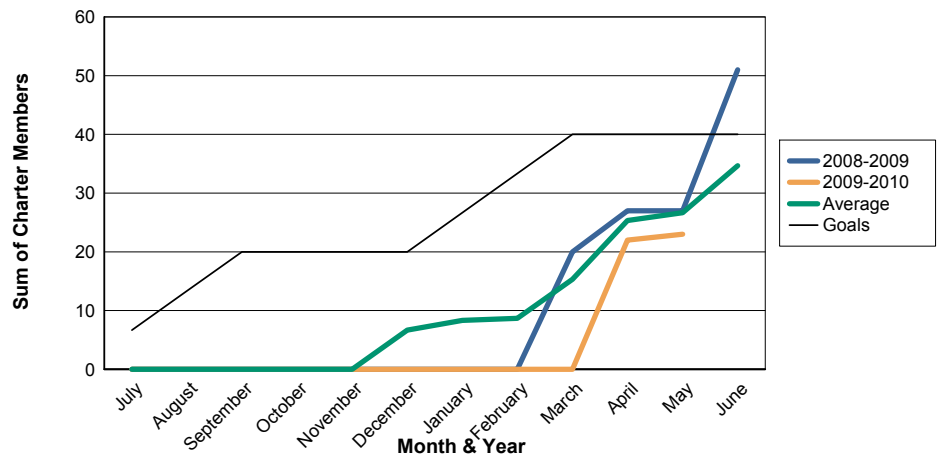

3 Year Comparisons for GMT Constitutional Area 1

By GMT District

As of May 2010

Sum of New Clubs/ Month & Year

For District 11 B1

Sum of Dropped Clubs/ Month & Year

For District 11 B1

Sum of Net Clubs/ Month & Year

For District 11 B1

Sum of Charter Members/ Month & Year

For District 11 B1

3 Year Comparisons for GMT Constitutional Area 1

By GMT District

As of May 2010

Sum of New Members/ Month & Year

For District 11 B1