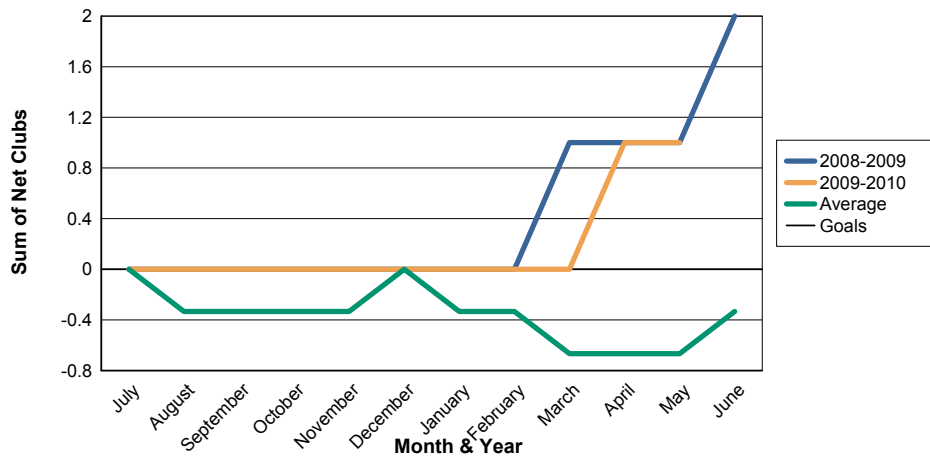

Sum of Net Clubs/ Month & Year

For District 11 B1